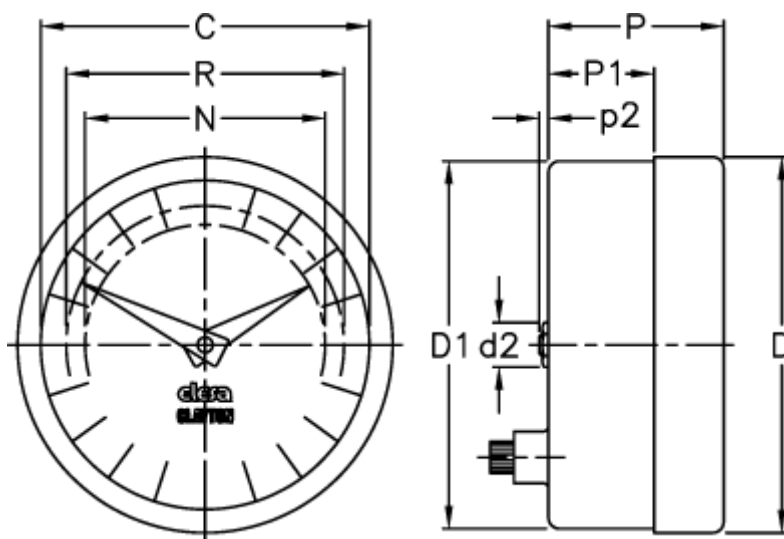

Article number: 2307025151

Description: E+G Positive drive indicator
PA05-0008-D

Measures

C = 102

R = 89

D = 112.7

D1 = 111.0

d2 = 8

N = 76

P = 32

P1 = 18.8

p2 = 1.0